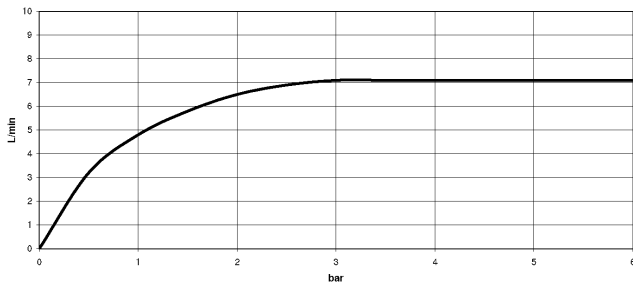

- 135mm projection
- fixed spout
- circular, air-enriched flow
- height of mixer 72 mm
- height up to aerator 40 mm
- hole diameter valve 32 mm
- hole diameter spout 35 mm
- without rosette
- 2x 1/2" x 1/2" high pressure hose
- max. flow 7 l/min
- lead-free
- This product can help a building meet the requirements of Green Building Rating Systems, e.g. LEED®, BREEAM®, DGNB

ST 010 107 7370

mm [inches]

Flow rate chart

Certificates

GDV_0400288. LGA_8027.

ST 010 107 7370

Spare parts list

No.	Item Number	Name	Quantity used	Delivery time
1	09 20 36 030-00	handle	1	10
2	90 14 10 062 00 90	seal	1	2
3	09 31 09 004-00	pull-rod	1	10
4	13 700 380-00	spout	1	10
5	90 17 11 040 51 90	side panel	1	2
6	90 17 11 020 10 90	distributor	1	2
7	90 23 10 012 00 90	gasket kit	1	2
8	04 30 04 096 00 90	hose	2	2
9	09 30 30 062-00	screw	2	10
10	11 170 370-00	MADISON Lever insert - Chrome	2	10
11	09 28 22 013 90	pipe	2	2
12	09 20 37 001-00	handle	2	10
13	09 20 82 000-00	handle	2	10
14	90 18 40 041 00 90	sleeve	2	2
15	09 27 37 014-00	rosette	2	10
16	90 14 10 043 00 90	seal	2	2
17	90 17 11 040 50 90	side panel	1	2
18	90 23 30 040 00-00	threaded connector	2	10
19	90 11 01 001 00-00	pop-up waste	1	10