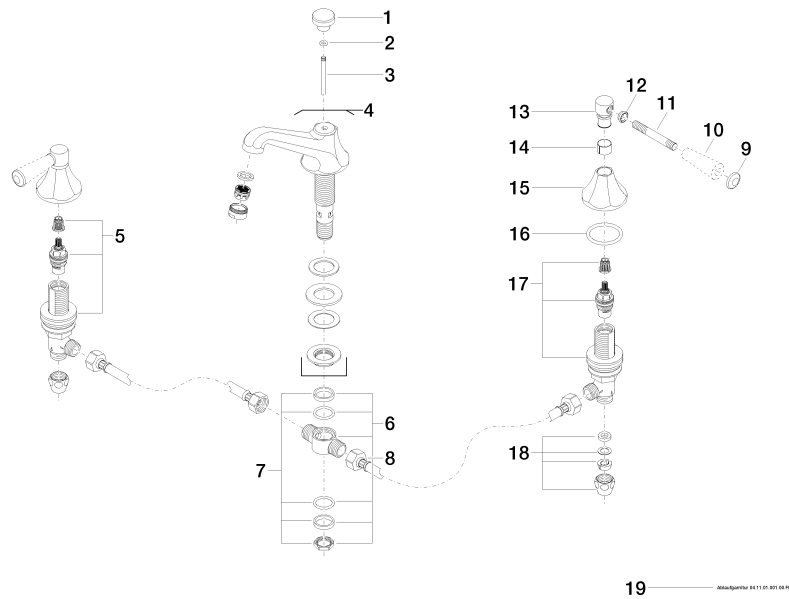

Individual components of this set

You need the following components for this set

1x 20 700 370-00

2x 11 170 370-00

MADISON Three-hole basin mixer with pop-up waste - Chrome

MADISON

ST 010 107 7370

ST 010 107 7370

- 135mm projection
- fixed spout
- circular, air-enriched flow
- height of mixer 72 mm
- height up to aerator 40 mm
- hole diameter valve 32 mm
- hole diameter spout 35 mm
- without rosette
- 2x 1/2" x 1/2" high pressure hose
- max. flow 7 l/min
- lead-free
- This product can help a building meet the requirements of Green Building Rating Systems, e.g. LEED®, BREEAM®, DGNB

ST 010 107 7370

mm [inches]

Flow rate chart

Certificates

GDV_0400288. LGA_8027.

ST 010 107 7370

Spare parts list

No.	Item Number	Name	Quantity used	Delivery time
1	09 20 36 030-00	handle	1	10
2	90 14 10 062 00 90	seal	1	2
3	09 31 09 004-00	pull-rod	1	10
4	13 700 380-00	spout	1	10
5	90 17 11 040 51 90	side panel	1	2
6	90 17 11 020 10 90	distributor	1	2
7	90 23 10 012 00 90	gasket kit	1	2
8	04 30 04 096 00 90	hose	2	2
9	09 30 30 062-00	screw	2	10
10	11 170 370-00	MADISON Lever insert - Chrome	2	10
11	09 28 22 013 90	pipe	2	2
12	09 20 37 001-00	handle	2	10
13	09 20 82 000-00	handle	2	10
14	90 18 40 041 00 90	sleeve	2	2
15	09 27 37 014-00	rosette	2	10
16	90 14 10 043 00 90	seal	2	2
17	90 17 11 040 50 90	side panel	1	2
18	90 23 30 040 00-00	threaded connector	2	10
19	90 11 01 001 00-00	pop-up waste	1	10

ST 010 107 7370

- for basin fittings

NOTE: Mixers are supplied without lever inserts.
Please order the lever inserts separately!

	Chrome	11 170 370-00
	Gold (23.9kt)	11 170 370-01
	Brushed Platinum	11 170 370-06
	Platinum	11 170 370-08
	Durabress (23kt Gold)	11 170 370-09
	white	11 170 370-12
	black	11 170 370-13
	Brushed Durabress (23kt Gold)	11 170 370-28
	Brushed Dark Platinum	11 170 370-99