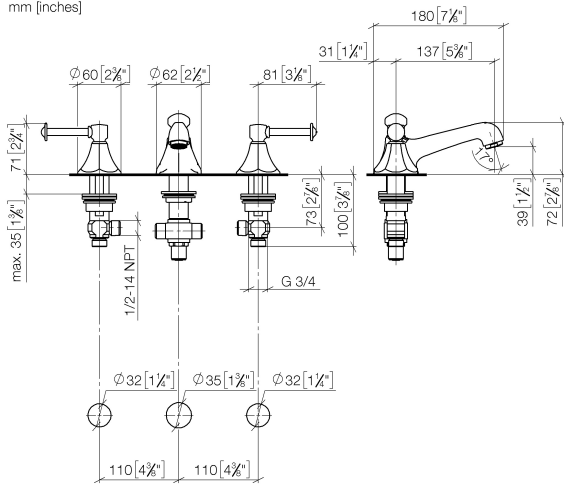

ST 010 107 7370

- 135mm projection
- fixed spout
- circular, air-enriched flow
- height of mixer 72 mm
- height up to aerator 40 mm
- hole diameter valve 32 mm
- hole diameter spout 35 mm
- without rosette
- 2x 1/2" x 1/2" high pressure hose
- max. flow 7 l/min
- lead-free
- This product can help a building meet the requirements of Green Building Rating Systems, e.g. LEED®, BREEAM®, DGNB

Individual components of this set

You need the following components for this set

1x 20 700 370-00

2x 11 170 370-00

MADISON Three-hole basin mixer with pop-up waste - Chrome

MADISON

ST 010 107 7370

ST 010 107 7370

- 135mm projection
- fixed spout
- circular, air-enriched flow
- height of mixer 72 mm
- height up to aerator 40 mm
- hole diameter valve 32 mm
- hole diameter spout 35 mm
- without rosette
- 2x 1/2" x 1/2" high pressure hose
- max. flow 7 l/min
- lead-free
- This product can help a building meet the requirements of Green Building Rating Systems, e.g. LEED®, BREEAM®, DGNB

ST 010 107 7370

mm [inches]

Flow rate chart

Certificates

GDV_0400288. LGA_8027.

ST 010 107 7370

Spare parts list

No.	Item Number	Name	Quantity used	Delivery time
1	09 20 36 030-00	handle	1	10
2	90 14 10 062 00 90	seal	1	2
3	09 31 09 004-00	pull-rod	1	10
4	13 700 380-00	spout	1	10
5	90 17 11 040 51 90	side panel	1	2
6	90 17 11 020 10 90	distributor	1	2
7	90 23 10 012 00 90	gasket kit	1	2
8	04 30 04 096 00 90	hose	2	2
9	09 30 30 062-00	screw	2	10
10	11 170 370-00	MADISON Lever insert - Chrome	2	10
11	09 28 22 013 90	pipe	2	2
12	09 20 37 001-00	handle	2	10
13	09 20 82 000-00	handle	2	10
14	90 18 40 041 00 90	sleeve	2	2
15	09 27 37 014-00	rosette	2	10
16	90 14 10 043 00 90	seal	2	2
17	90 17 11 040 50 90	side panel	1	2
18	90 23 30 040 00-00	threaded connector	2	10
19	90 11 01 001 00-00	pop-up waste	1	10